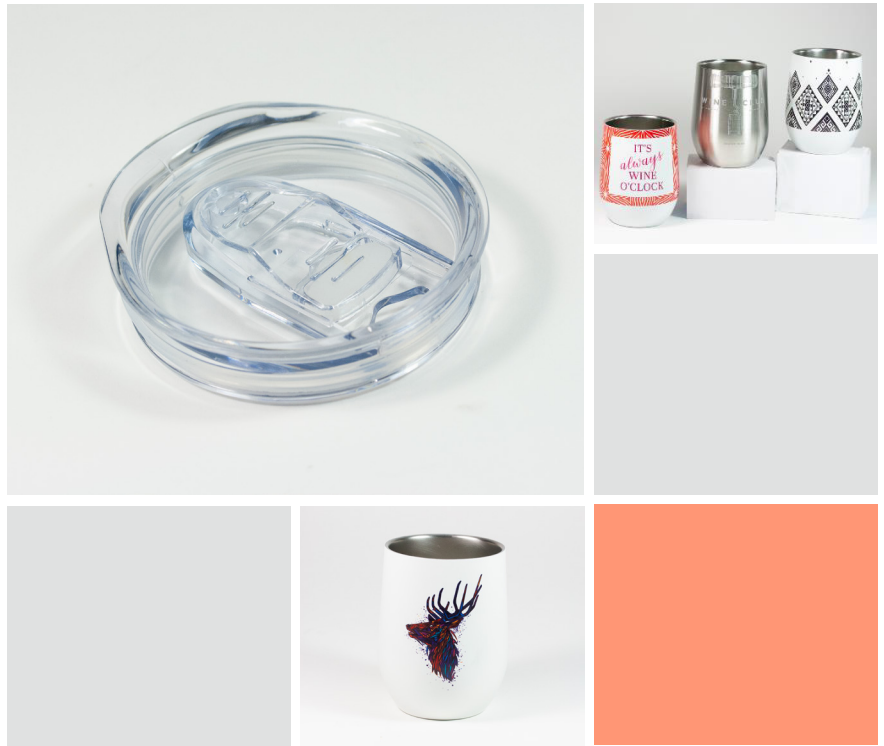

CHILL WINE TUMBLER

ITEM #: wtC12sSteel, Black, White

Enjoy a warm or cold beverage with the Chill Wine Tumbler. This vacuum insulated, double wall tumbler is available in black, white or stainless. It also comes complete with a no-spill, clear thumb slide lid. Enjoy your favorite beverage with a custom message or graphic printed on it.

| | |
|-------------------------------------|--|
| Volume (oz) | 11 oz. |
| Material | 18/8 Food grade stainless steel |
| Construction | Seamless- vacuum insulated double wall |
| Cover Style | Clear thumb-slide lid |
| Color | White, Black, Stainless Steel |
| Dimensions (Height x Rim x Base) In | 4.5" x 3.11" x 2.75" |
| Weight (lbs) | .55 lbs |
| Printable Area | 10.93" x 3" |
| Storage | Keeps liquids cold for 24 hours & hot for 12 hours |
| Compliance | Meets FDA requirements, BPA free |